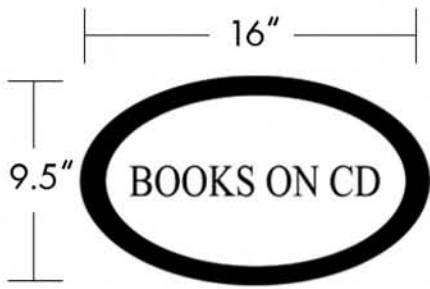

MAILING ADDRESS
PO BOX 423, Millheim, PA 16854

PHONE
814.349.5000

FAX
814.349.5021

EMAIL
wolfpack@wolfpackdesign.com

GRAPHIC DESIGN SERVICES
wolfpackdesign.com

MAILING ADDRESS
PO BOX 423, Millheim, PA 16854