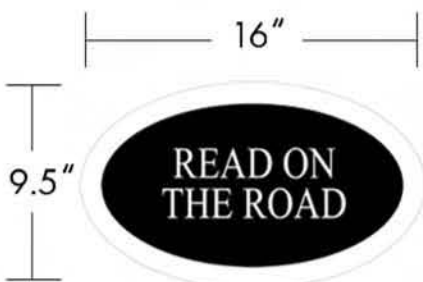

MAILING ADDRESS
PO BOX 423, Millheim, PA 16854

PHONE
814.349.5000

FAX
814.349.5021

EMAIL
wolfpack@wolfpackdesign.com

GRAPHIC DESIGN SERVICES
wolfpackdesign.com