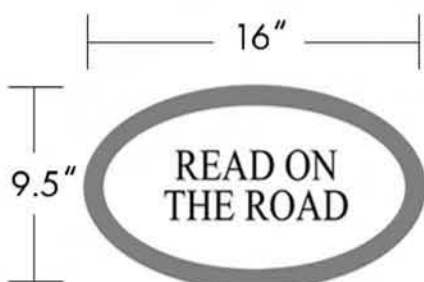

MAILING ADDRESS
PO BOX 423, Millheim, PA 16854

PHONE
814.349.5000

FAX
814.349.5021

EMAIL
wolfpack@wolfpackdesign.com

GRAPHIC DESIGN SERVICES
wolfpackdesign.com