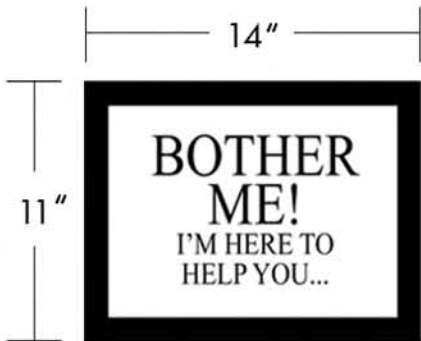

MAILING ADDRESS
PO BOX 423, Millheim, PA 16854

PHONE
814.349.5000

FAX
814.349.5021

EMAIL
wolfpack@wolfpackdesign.com

GRAPHIC DESIGN SERVICES
wolfpackdesign.com

MAILING ADDRESS
PO BOX 423, Millheim, PA 16854