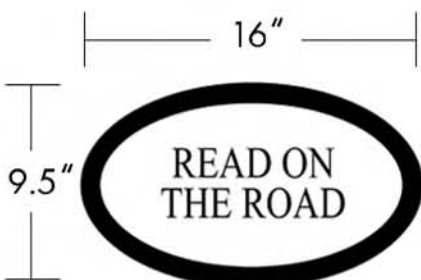

MAILING ADDRESS
PO BOX 423, Millheim, PA 16854

PHONE
814.349.5000

FAX
814.349.5021

EMAIL
wolfpack@wolfpackdesign.com

GRAPHIC DESIGN SERVICES
wolfpackdesign.com

MAILING ADDRESS
PO BOX 423, Millheim, PA 16854