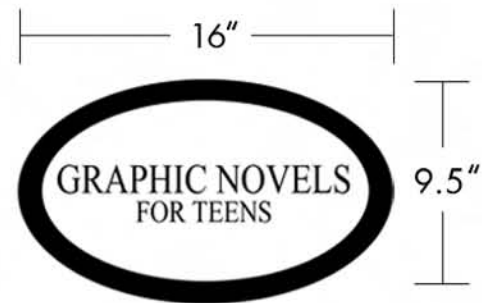

MAILING ADDRESS
PO BOX 423, Millheim, PA 16854

PHONE
814.349.5000

FAX
814.349.5021

EMAIL
wolfpack@wolfpackdesign.com

GRAPHIC DESIGN SERVICES
wolfpackdesign.com

MAILING ADDRESS
PO BOX 423, Millheim, PA 16854