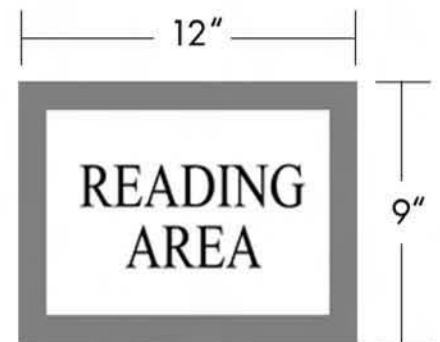

MAILING ADDRESS
PO BOX 423, Millheim, PA 16854

PHONE
814.349.5000

FAX
814.349.5021

EMAIL
wolfpack@wolfpackdesign.com

GRAPHIC DESIGN SERVICES
wolfpackdesign.com