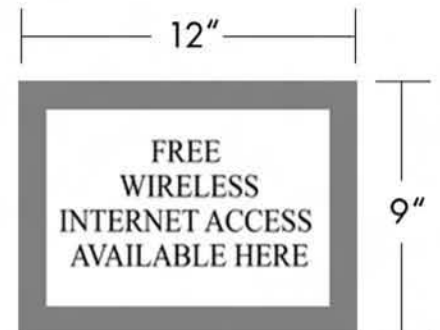

MAILING ADDRESS
PO BOX 423, Millheim, PA 16854

PHONE
814.349.5000

FAX
814.349.5021

EMAIL
wolfpack@wolfpackdesign.com

GRAPHIC DESIGN SERVICES
wolfpackdesign.com