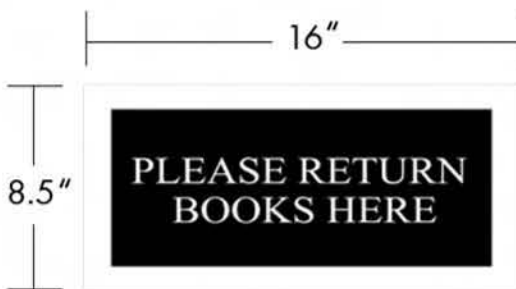

GRAPHIC DESIGN SERVICES
wolfpackdesign.com

MAILING ADDRESS
PO BOX 423, Millheim, PA 16854

PHONE
814.349.5000

FAX
814.349.5021

EMAIL
wolfpack@wolfpackdesign.com

GRAPHIC DESIGN SERVICES
wolfpackdesign.com

MAILING ADDRESS
PO BOX 423, Millheim, PA 16854