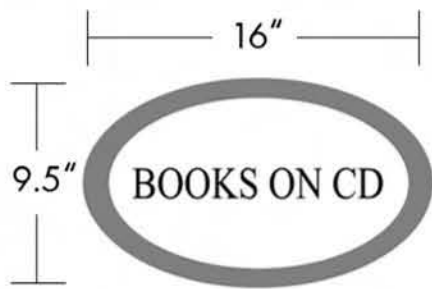

MAILING ADDRESS
PO BOX 423, Millheim, PA 16854

PHONE
814.349.5000

FAX
814.349.5021

EMAIL
wolfpack@wolfpackdesign.com

GRAPHIC DESIGN SERVICES
wolfpackdesign.com