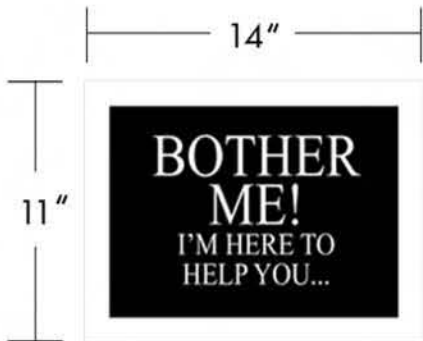

MAILING ADDRESS
PO BOX 423, Millheim, PA 16854

PHONE
814.349.5000

FAX
814.349.5021

EMAIL
wolfpack@wolfpackdesign.com

GRAPHIC DESIGN SERVICES
wolfpackdesign.com