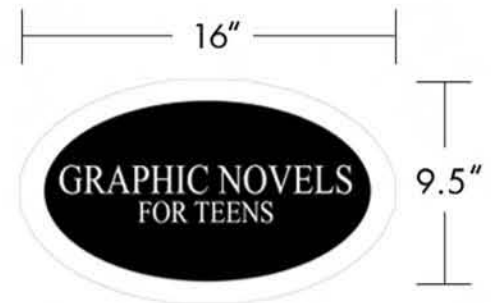

MAILING ADDRESS
PO BOX 423, Millheim, PA 16854

PHONE
814.349.5000

FAX
814.349.5021

EMAIL
wolfpack@wolfpackdesign.com

GRAPHIC DESIGN SERVICES
wolfpackdesign.com