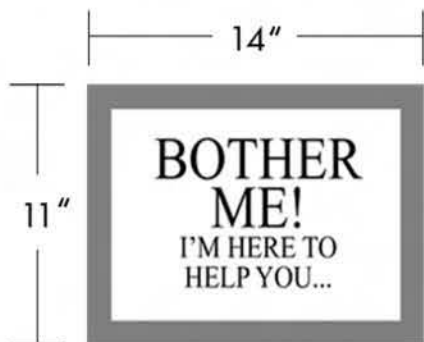

MAILING ADDRESS
PO BOX 423, Millheim, PA 16854

PHONE
814.349.5000

FAX
814.349.5021

EMAIL
wolfpack@wolfpackdesign.com

GRAPHIC DESIGN SERVICES
wolfpackdesign.com