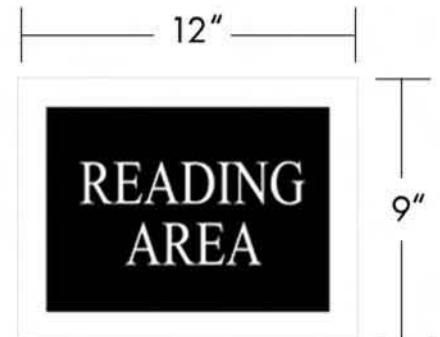

GRAPHIC DESIGN SERVICES
wolfpackdesign.com

MAILING ADDRESS
PO BOX 423, Millheim, PA 16854

PHONE
814.349.5000

FAX
814.349.5021

EMAIL
wolfpack@wolfpackdesign.com

GRAPHIC DESIGN SERVICES
wolfpackdesign.com

MAILING ADDRESS
PO BOX 423, Millheim, PA 16854