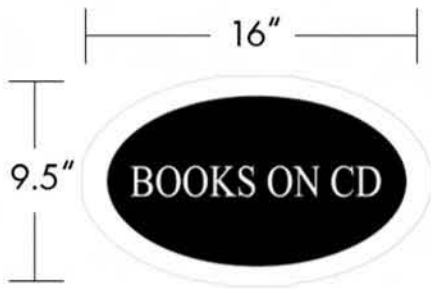

MAILING ADDRESS
PO BOX 423, Millheim, PA 16854

PHONE
814.349.5000

FAX
814.349.5021

EMAIL
wolfpack@wolfpackdesign.com

GRAPHIC DESIGN SERVICES
wolfpackdesign.com