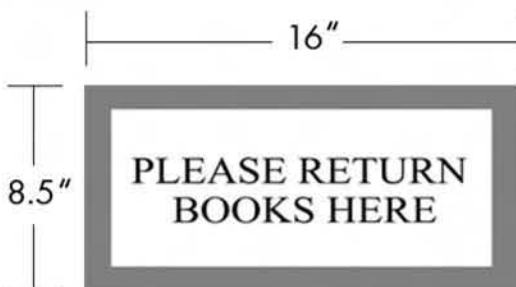

MAILING ADDRESS
PO BOX 423, Millheim, PA 16854

PHONE
814.349.5000

FAX
814.349.5021

EMAIL
wolfpack@wolfpackdesign.com

GRAPHIC DESIGN SERVICES
wolfpackdesign.com