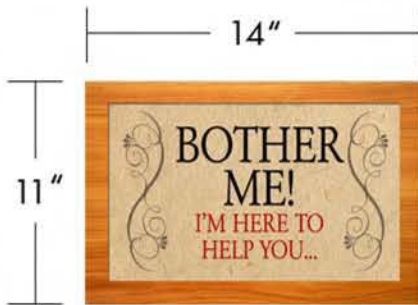

MAILING ADDRESS
PO BOX 423, Millheim, PA 16854

PHONE
814.349.5000

FAX
814.349.5021

EMAIL
wolfpack@wolfpackdesign.com

GRAPHIC DESIGN SERVICES
wolfpackdesign.com

MAILING ADDRESS
PO BOX 423, Millheim, PA 16854