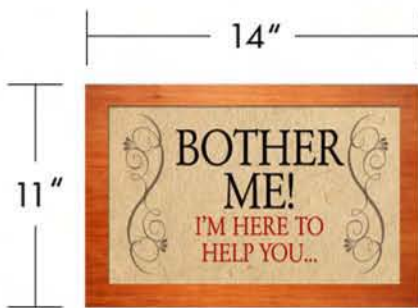

MAILING ADDRESS
PO BOX 423, Millheim, PA 16854

PHONE
814.349.5000

FAX
814.349.5021

EMAIL
wolfpack@wolfpackdesign.com

GRAPHIC DESIGN SERVICES
wolfpackdesign.com