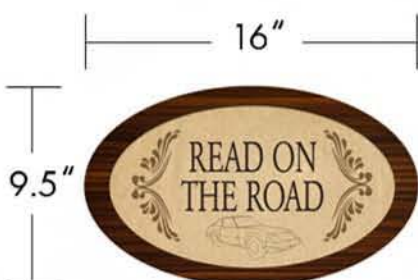

MAILING ADDRESS
PO BOX 423, Millheim, PA 16854

PHONE
814.349.5000

FAX
814.349.5021

EMAIL
wolfpack@wolfpackdesign.com

GRAPHIC DESIGN SERVICES
wolfpackdesign.com