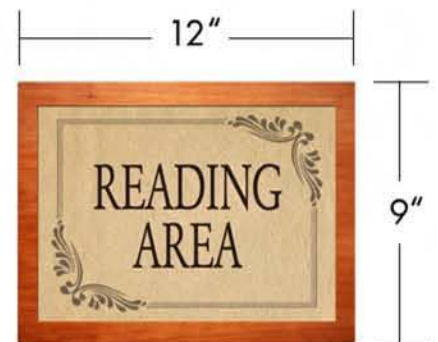

GRAPHIC DESIGN SERVICES
wolfpackdesign.com

MAILING ADDRESS
PO BOX 423, Millheim, PA 16854

PHONE
814.349.5000

FAX
814.349.5021

EMAIL
wolfpack@wolfpackdesign.com

GRAPHIC DESIGN SERVICES
wolfpackdesign.com

MAILING ADDRESS
PO BOX 423, Millheim, PA 16854