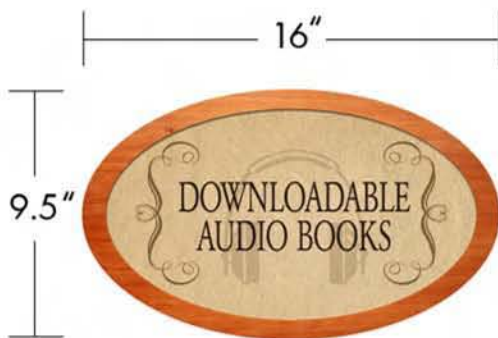

GRAPHIC DESIGN SERVICES
wolfpackdesign.com

MAILING ADDRESS
PO BOX 423, Millheim, PA 16854

PHONE
814.349.5000

FAX
814.349.5021

EMAIL
wolfpack@wolfpackdesign.com

GRAPHIC DESIGN SERVICES
wolfpackdesign.com

MAILING ADDRESS
PO BOX 423, Millheim, PA 16854