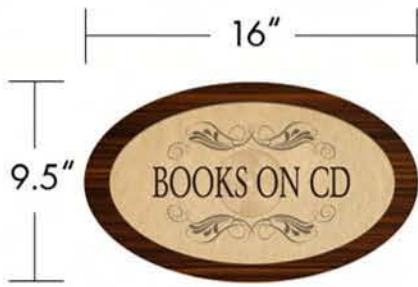

MAILING ADDRESS
PO BOX 423, Millheim, PA 16854

PHONE
814.349.5000

FAX
814.349.5021

EMAIL
wolfpack@wolfpackdesign.com

GRAPHIC DESIGN SERVICES
wolfpackdesign.com