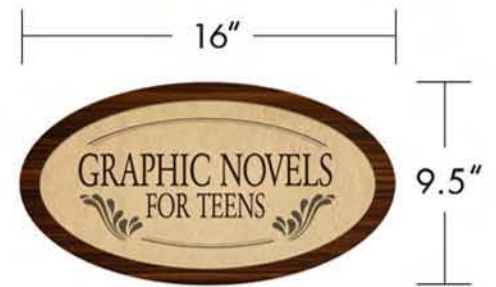

MAILING ADDRESS
PO BOX 423, Millheim, PA 16854

PHONE
814.349.5000

FAX
814.349.5021

EMAIL
wolfpack@wolfpackdesign.com

GRAPHIC DESIGN SERVICES
wolfpackdesign.com