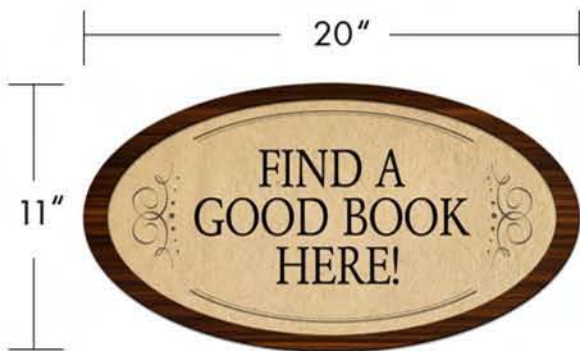

MAILING ADDRESS
PO BOX 423, Millheim, PA 16854

PHONE
814.349.5000

FAX
814.349.5021

EMAIL
wolfpack@wolfpackdesign.com

GRAPHIC DESIGN SERVICES
wolfpackdesign.com