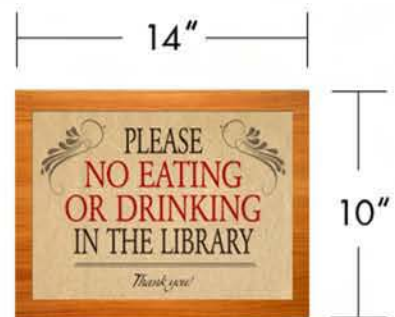

MAILING ADDRESS
PO BOX 423, Millheim, PA 16854

PHONE
814.349.5000

FAX
814.349.5021

EMAIL
wolfpack@wolfpackdesign.com

GRAPHIC DESIGN SERVICES
wolfpackdesign.com

MAILING ADDRESS
PO BOX 423, Millheim, PA 16854