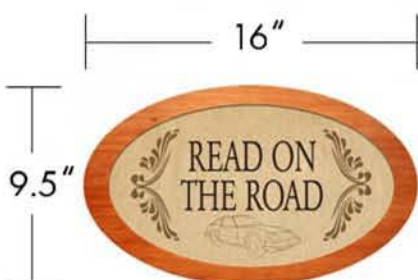

MAILING ADDRESS
PO BOX 423, Millheim, PA 16854

PHONE
814.349.5000

FAX
814.349.5021

EMAIL
wolfpack@wolfpackdesign.com

GRAPHIC DESIGN SERVICES
wolfpackdesign.com