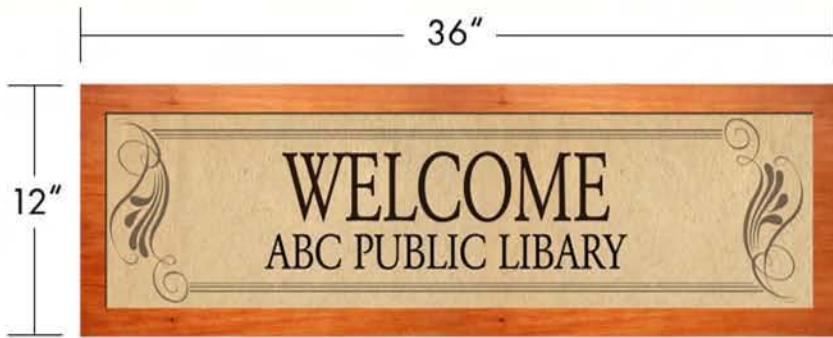

GRAPHIC DESIGN SERVICES
wolfpackdesign.com

MAILING ADDRESS
PO BOX 423, Millheim, PA 16854

PHONE
814.349.5000

FAX
814.349.5021

EMAIL
wolfpack@wolfpackdesign.com

GRAPHIC DESIGN SERVICES
wolfpackdesign.com

MAILING ADDRESS
PO BOX 423, Millheim, PA 16854