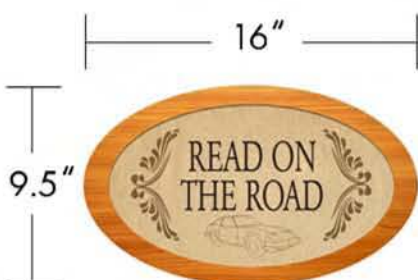

MAILING ADDRESS
PO BOX 423, Millheim, PA 16854

PHONE
814.349.5000

FAX
814.349.5021

EMAIL
wolfpack@wolfpackdesign.com

GRAPHIC DESIGN SERVICES
wolfpackdesign.com

MAILING ADDRESS
PO BOX 423, Millheim, PA 16854