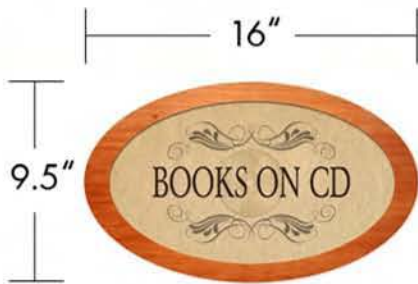

MAILING ADDRESS
PO BOX 423, Millheim, PA 16854

PHONE
814.349.5000

FAX
814.349.5021

EMAIL
wolfpack@wolfpackdesign.com

GRAPHIC DESIGN SERVICES
wolfpackdesign.com