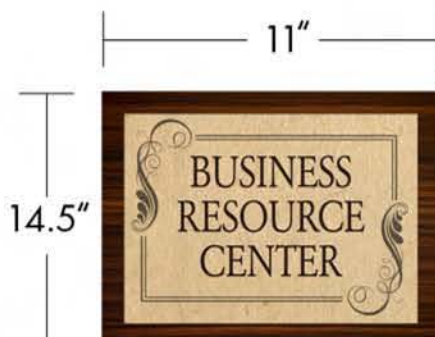

MAILING ADDRESS
PO BOX 423, Millheim, PA 16854

PHONE
814.349.5000

FAX
814.349.5021

EMAIL
wolfpack@wolfpackdesign.com

GRAPHIC DESIGN SERVICES
wolfpackdesign.com