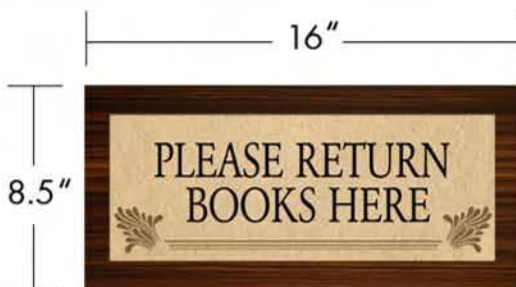

MAILING ADDRESS
PO BOX 423, Millheim, PA 16854

PHONE
814.349.5000

FAX
814.349.5021

EMAIL
wolfpack@wolfpackdesign.com

GRAPHIC DESIGN SERVICES
wolfpackdesign.com