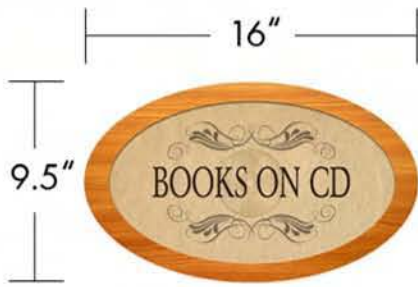

MAILING ADDRESS
PO BOX 423, Millheim, PA 16854

PHONE
814.349.5000

FAX
814.349.5021

EMAIL
wolfpack@wolfpackdesign.com

GRAPHIC DESIGN SERVICES
wolfpackdesign.com

MAILING ADDRESS
PO BOX 423, Millheim, PA 16854