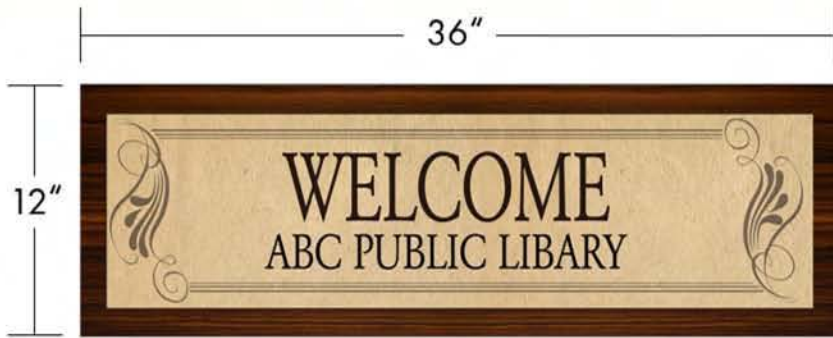

MAILING ADDRESS
PO BOX 423, Millheim, PA 16854

PHONE
814.349.5000

FAX
814.349.5021

EMAIL
wolfpack@wolfpackdesign.com

GRAPHIC DESIGN SERVICES
wolfpackdesign.com