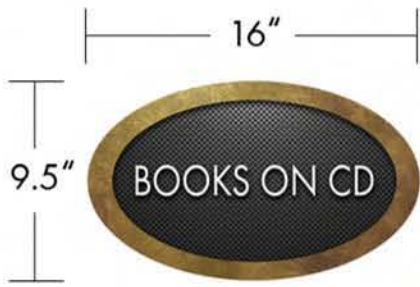

MAILING ADDRESS
PO BOX 423, Millheim, PA 16854

PHONE
814.349.5000

FAX
814.349.5021

EMAIL
wolfpack@wolfpackdesign.com

GRAPHIC DESIGN SERVICES
wolfpackdesign.com