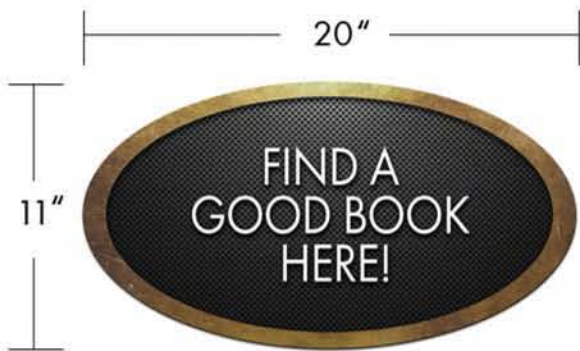

MAILING ADDRESS
PO BOX 423, Millheim, PA 16854

PHONE
814.349.5000

FAX
814.349.5021

EMAIL
wolfpack@wolfpackdesign.com

GRAPHIC DESIGN SERVICES
wolfpackdesign.com