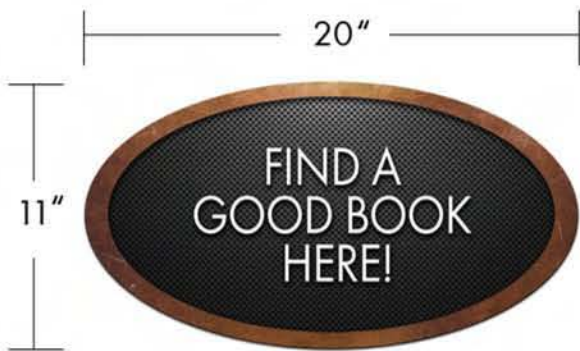

MAILING ADDRESS
PO BOX 423, Millheim, PA 16854

PHONE
814.349.5000

FAX
814.349.5021

EMAIL
wolfpack@wolfpackdesign.com

GRAPHIC DESIGN SERVICES
wolfpackdesign.com