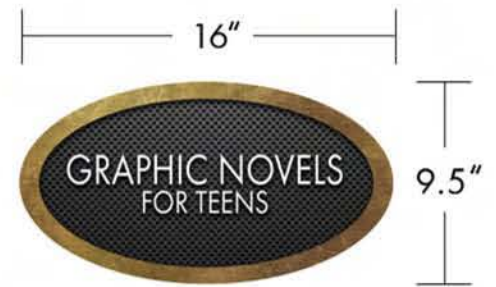

MAILING ADDRESS
PO BOX 423, Millheim, PA 16854

PHONE
814.349.5000

FAX
814.349.5021

EMAIL
wolfpack@wolfpackdesign.com

GRAPHIC DESIGN SERVICES
wolfpackdesign.com