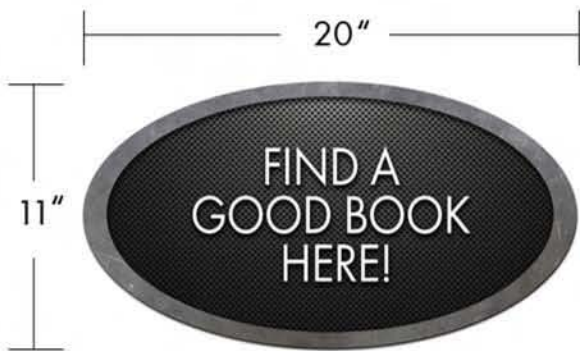

MAILING ADDRESS
PO BOX 423, Millheim, PA 16854

PHONE
814.349.5000

FAX
814.349.5021

EMAIL
wolfpack@wolfpackdesign.com

GRAPHIC DESIGN SERVICES
wolfpackdesign.com

MAILING ADDRESS
PO BOX 423, Millheim, PA 16854