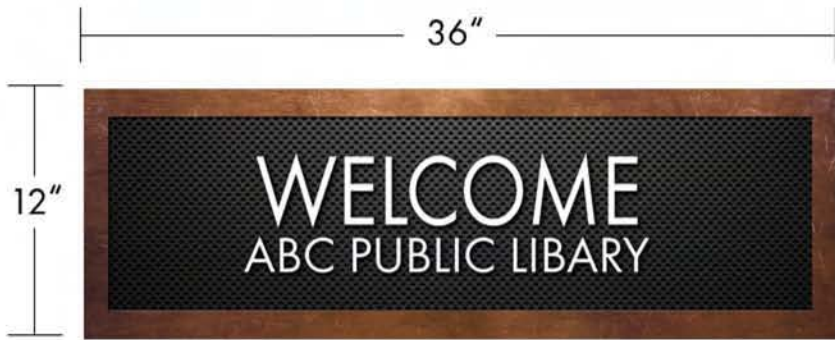

GRAPHIC DESIGN SERVICES
wolfpackdesign.com

MAILING ADDRESS
PO BOX 423, Millheim, PA 16854

PHONE
814.349.5000

FAX
814.349.5021

EMAIL
wolfpack@wolfpackdesign.com

GRAPHIC DESIGN SERVICES
wolfpackdesign.com

MAILING ADDRESS
PO BOX 423, Millheim, PA 16854