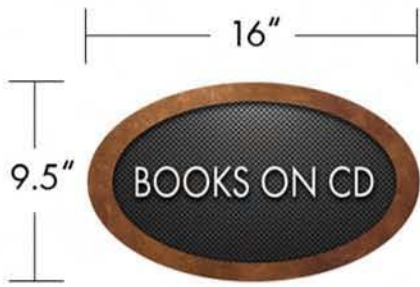

MAILING ADDRESS
PO BOX 423, Millheim, PA 16854

PHONE
814.349.5000

FAX
814.349.5021

EMAIL
wolfpack@wolfpackdesign.com

GRAPHIC DESIGN SERVICES
wolfpackdesign.com