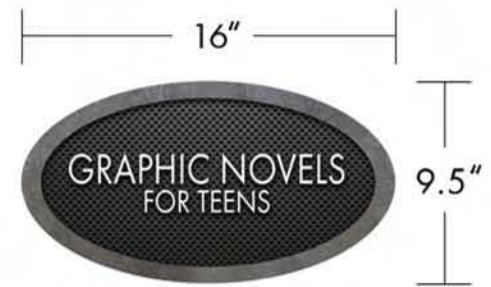

MAILING ADDRESS
PO BOX 423, Millheim, PA 16854

PHONE
814.349.5000

FAX
814.349.5021

EMAIL
wolfpack@wolfpackdesign.com

GRAPHIC DESIGN SERVICES
wolfpackdesign.com

MAILING ADDRESS
PO BOX 423, Millheim, PA 16854