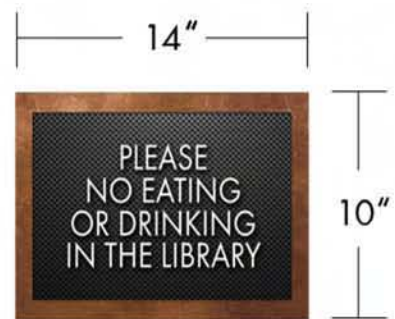

MAILING ADDRESS
PO BOX 423, Millheim, PA 16854

PHONE
814.349.5000

FAX
814.349.5021

EMAIL
wolfpack@wolfpackdesign.com

GRAPHIC DESIGN SERVICES
wolfpackdesign.com