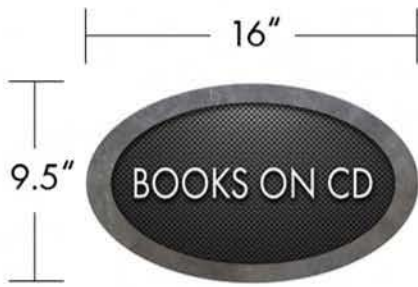

MAILING ADDRESS
PO BOX 423, Millheim, PA 16854

PHONE
814.349.5000

FAX
814.349.5021

EMAIL
wolfpack@wolfpackdesign.com

GRAPHIC DESIGN SERVICES
wolfpackdesign.com

MAILING ADDRESS
PO BOX 423, Millheim, PA 16854