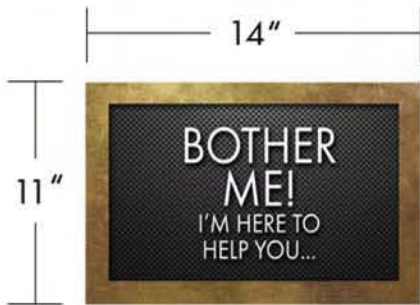

MAILING ADDRESS
PO BOX 423, Millheim, PA 16854

PHONE
814.349.5000

FAX
814.349.5021

EMAIL
wolfpack@wolfpackdesign.com

GRAPHIC DESIGN SERVICES
wolfpackdesign.com