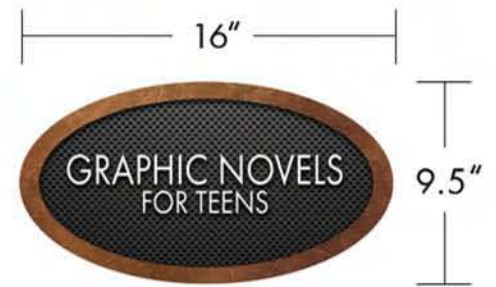

MAILING ADDRESS
PO BOX 423, Millheim, PA 16854

PHONE
814.349.5000

FAX
814.349.5021

EMAIL
wolfpack@wolfpackdesign.com

GRAPHIC DESIGN SERVICES
wolfpackdesign.com